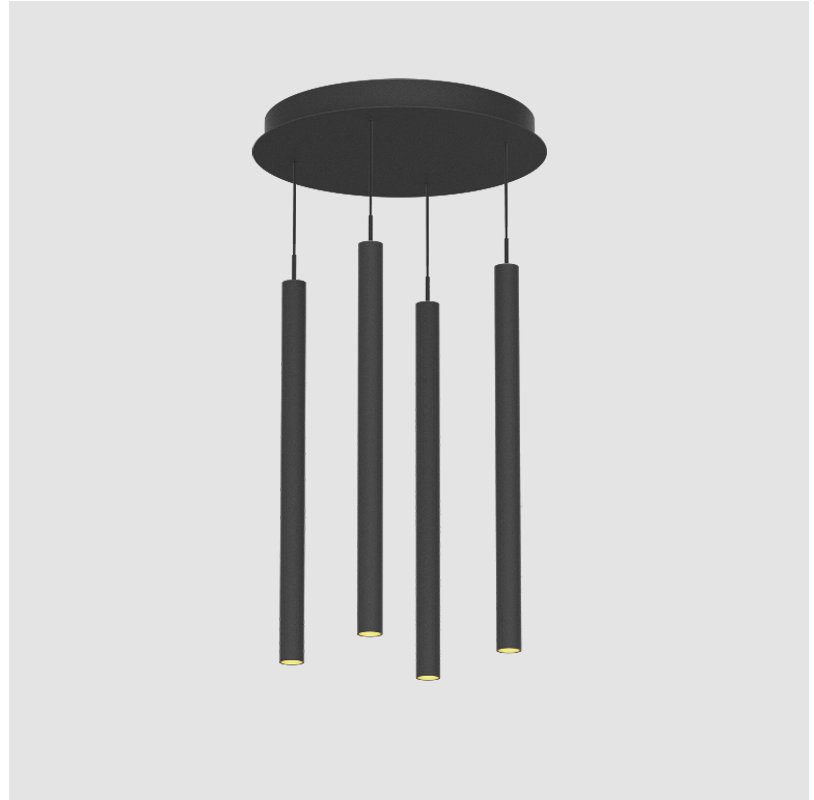

GENERAL

Series: G-Mini Round
Subseries: G-Mini Round Hangover
Brand: Prolight
Division: Architectural
Mounting Type: Suspension
Mounting Location: Ceiling
Subcategory: Spots

PHYSICAL

Shape: Cylinder
Diameter (mm): 347
Diameter (in): 13 11/16
Height (mm): 450
Height (in): 17 11/16
Light Distribution: Direct
Fixture Finish: SSR / BKV / CWI / CRY / HAB / UFT / ITA / RUA / FTG / MYG / LOD / PUS / FRO / FUP / KIA / POP / BLS / SPG / MEY / GOH / GUM / CHC / COM / ABZ / JAG / OBR / MOS / ROR
Accent Finish: NOF / COP / MIR / SSS
Fixture Material: Extruded Aluminum / Steel
Cable Details: 2,000mm/78 3/4" / 4,000mm/157 1/2" - Cable, Black, Green, Orange, Red, White

ELECTRICAL

Lamp Type: LED (Zhaga Standard)
Input Wattage (W): 26
Total Output Wattage (W): 23.7
Dimming: Tri-Mode (Non-Dimming and Phase Dimming (120Vac only) and 0-10V Dimming)
Driver Included: Yes
Driver Location: Integrated
Driver Type: Constant Current - Universal
Driver Class: Class 2
Input Voltage (V): 120 - 277

LED

Color Temperature (°K): 2700 / 3000 / 3500 / 4000
Max. Delivered Lumen (lm): 1614 / 1709 / 1804 / 1852
Nominal Lumen (lm): 1840 / 1949 / 2057 / 2112
CRI: >90 CRI
Lamp Life (hrs): 50000

OPTICAL

Beam Angle: 20 / 26 / 56

RATINGS AND CERTIFICATIONS

Certified By: Certified for North American Standards
IP rating: IP20