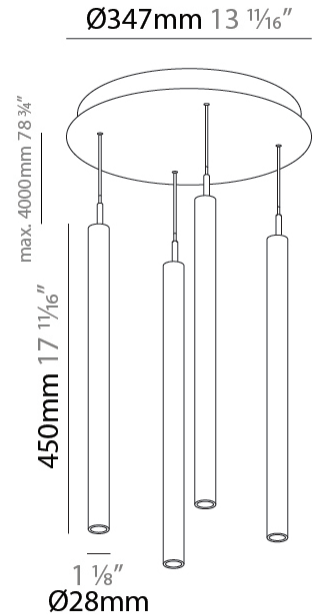

GENERAL

Series: G-Mini Round
Subseries: G-Mini Round Hangover
Brand: Prolight
Division: Architectural
Mounting Type: Suspension
Mounting Location: Ceiling
Subcategory: Spots

PHYSICAL

Shape: Cylinder
Diameter (mm): 347
Diameter (in): 13 11/16
Height (mm): 450
Height (in): 17 11/16
Light Distribution: Direct
Fixture Finish: SSR / BKV / CWI / CRY / HAB / UFT / ITA / RUA / FTG / MYG / LOD / PUS / FRO / FUP / KIA / POP / BLS / SPG / MEY / GOH / GUM / CHC / COM / ABZ / JAG / OBR / MOS / ROR
Accent Finish: NOF / COP / MIR / SSS
Fixture Material: Extruded Aluminum / Steel
Cable Details: 2,000mm/78 3/4" / 4,000mm/157 1/2" - Cable, Black, Green, Orange, Red, White

ELECTRICAL

Lamp Type: LED (Zhaga Standard)
Input Wattage (W): 26
Total Output Wattage (W): 23.7
Dimming: Tri-Mode (Non-Dimming and Phase Dimming (120Vac only) and 0-10V Dimming)
Driver Included: Yes
Driver Location: Integrated
Driver Type: Constant Current - Universal
Driver Class: Class 2
Input Voltage (V): 120 - 277

LED

Color Temperature (°K): 2700 / 3000 / 3500 / 4000
Max. Delivered Lumen (lm): 1614 / 1709 / 1804 / 1852
Nominal Lumen (lm): 1840 / 1949 / 2057 / 2112
CRI: >90 CRI
Lamp Life (hrs): 50000

OPTICAL

Beam Angle: 20 / 26 / 56

RATINGS AND CERTIFICATIONS

Certified By: Certified for North American Standards
IP rating: IP20